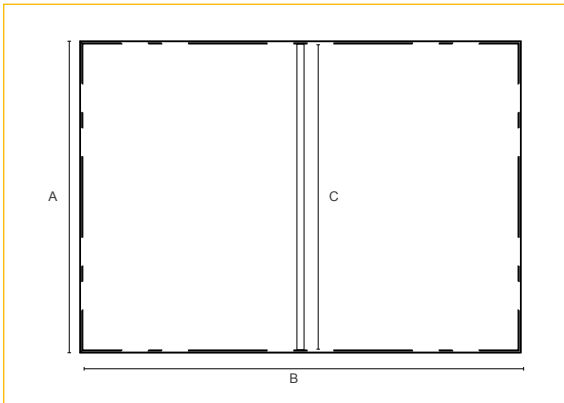

## TexFix Wall Frame 25mm

Simple profile for aluminium frame wall production for textiles using digital printing.

**Material:** Aluminium.

Standard sizes, complete kit.

	(A-B)	(C)		
13.140	210x297mm	-	<input type="checkbox"/>	
13.141	297x420mm	-	<input type="checkbox"/>	
13.142	420x594mm	-	<input type="checkbox"/>	
13.143	594x841mm	-	<input type="checkbox"/>	
13.144	841x1189mm	824mm	<input type="checkbox"/>	
13.150	500x700mm		<input type="checkbox"/>	
13.151	700x1000mm	-	<input type="checkbox"/>	
13.152	1000x1400mm	983mm	<input type="checkbox"/>	
13.153	500x1000mm	-	<input type="checkbox"/>	
13.154	1000x1000mm	-	<input type="checkbox"/>	
13.155	1000x1500mm	983mm	<input type="checkbox"/>	
13.156	1000x2000mm	983mm	<input type="checkbox"/>	

Aluminium profile in linear meters includes 4 units with 3 mts. length each. Total 12 mts.

**13.157 Pack 4 uni. x 3m/l = 12m/l**

Corner connector.

**13.243 Pack 20 Uni.**

## TexFix Frame 37.5mm Double Sided

Double profile for aluminium frame using digital printing textile.  
Used with feet to be placed on a floor.

**Material:** Aluminium.

Standard sizes, complete kit.

	(A-B)	(C)		
13.158	210x297mm	-	<input type="checkbox"/>	
13.159	297x420mm	-	<input type="checkbox"/>	
13.160	420x594mm	-	<input type="checkbox"/>	
13.161	594x841mm	-	<input type="checkbox"/>	
13.162	841x1189mm	810mm	<input type="checkbox"/>	
13.163	500x700mm		<input type="checkbox"/>	
13.164	700x1000mm	669mm	<input type="checkbox"/>	
13.165	1000x1400mm	969mm	<input type="checkbox"/>	
13.166	500x1000mm	-	<input type="checkbox"/>	
13.167	1000x1000mm	-	<input type="checkbox"/>	
13.168	1000x1500mm	969mm	<input type="checkbox"/>	
13.169	1000x2000mm	969mm	<input type="checkbox"/>	