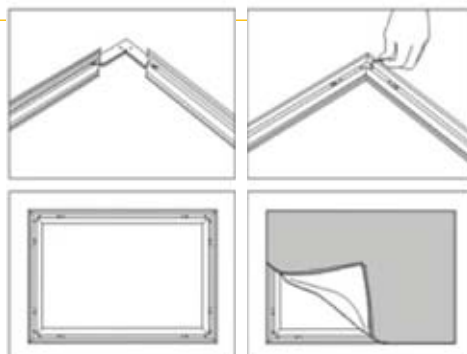

Graphic instruction