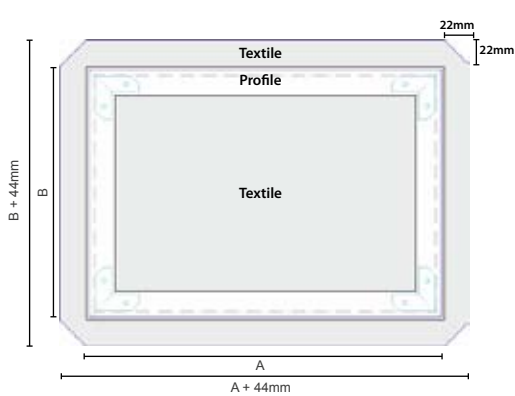

Graphic instruction