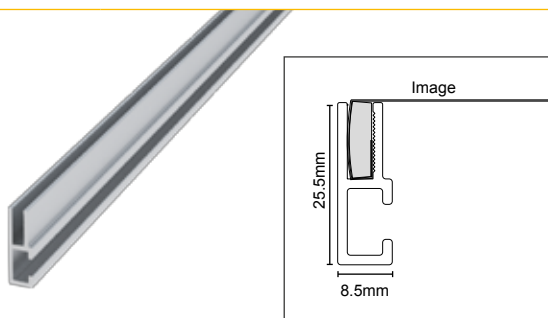

Aluminium profile in linear meters includes 4 units with 3 mts. lenght each. Total 12 mts.

13.139 Pack 4 uni. x 3m/l = 12m/l

Corner connector.

13.171 Pack 20 Uni.

## TexFix Wall Frame 25mm

Simple profile for aluminium frame wall production for textiles using digital printing.

**Material:** Aluminium.

Standard sizes, complete kit.

	(A-B)	(C)		
13.140	210x297mm	-	<input type="checkbox"/>	
13.141	297x420mm	-	<input type="checkbox"/>	
13.142	420x594mm	-	<input type="checkbox"/>	
13.143	594x841mm	-	<input type="checkbox"/>	
13.144	841x1189mm	824mm	<input type="checkbox"/>	
13.150	500x700mm		<input type="checkbox"/>	
13.151	700x1000mm	-	<input type="checkbox"/>	
13.152	1000x1400mm	983mm	<input type="checkbox"/>	
13.153	500x1000mm	-	<input type="checkbox"/>	
13.154	1000x1000mm	-	<input type="checkbox"/>	
13.155	1000x1500mm	983mm	<input type="checkbox"/>	
13.156	1000x2000mm	983mm	<input type="checkbox"/>	