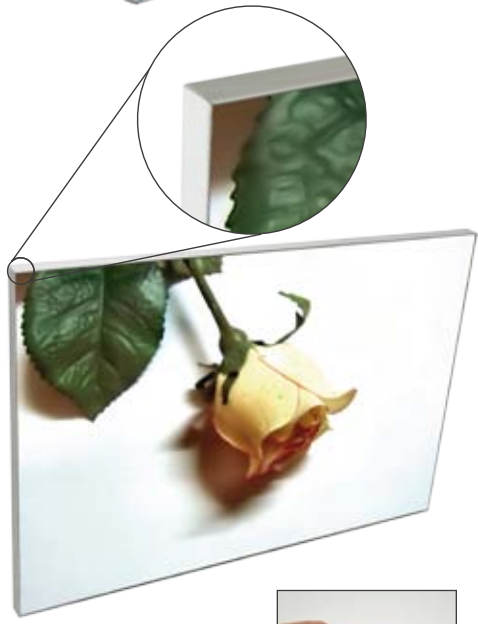

Corner connector.

13.171 Pack 20 Uni. ☐