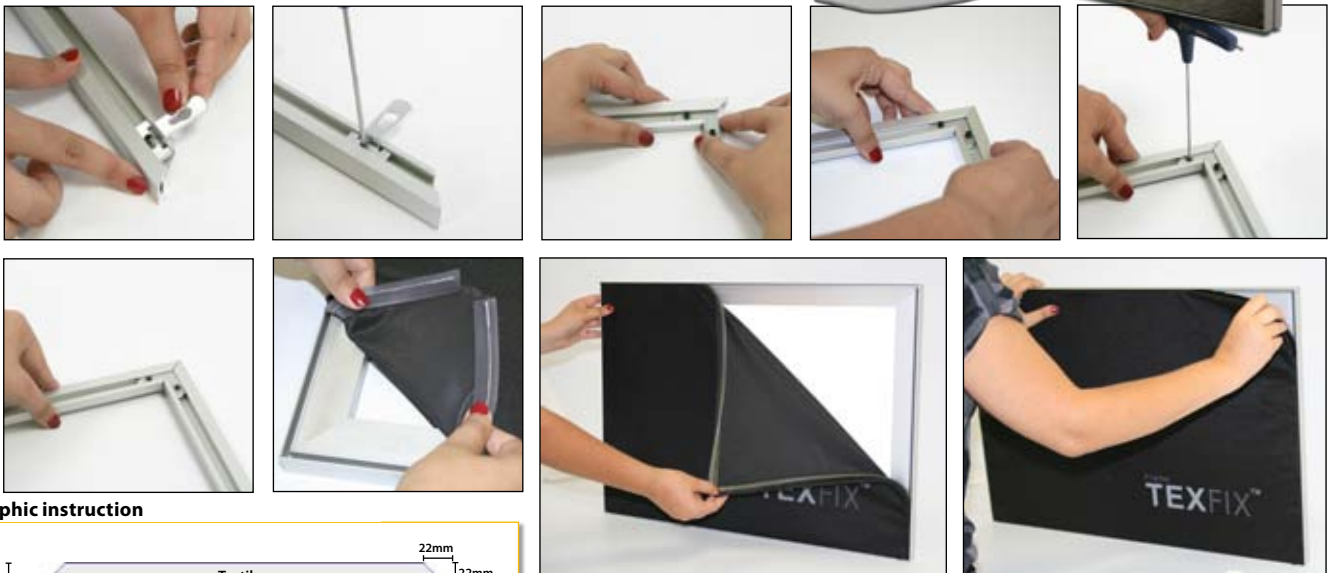

TexFix

Aluminium Profile solutions for textile digital printing. Different profiles available in standard sizes or in linear meters. Easy and quick to assembly. The fabric should be sewn into a "silicon strip" across her profile, which is then inserted in the insertion of the grid being so tight and perfectly framed and presented.

Material: Aluminium.

Setup

Graphic instruction