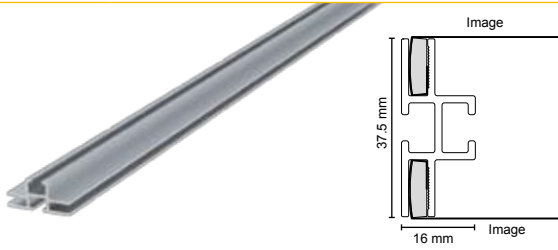

## TexFix Wall Frame 25mm

Simple profile for aluminium frame wall production for textiles using digital printing.

**Material:** Aluminium.

Standard sizes, complete kit.

	(A-B)	(C)		
13.140	210x297mm	-	<input type="checkbox"/>	
13.141	297x420mm	-	<input type="checkbox"/>	
13.142	420x594mm	-	<input type="checkbox"/>	
13.143	594x841mm	-	<input type="checkbox"/>	
13.144	841x1189mm	824mm	<input type="checkbox"/>	
13.150	500x700mm		<input type="checkbox"/>	
13.151	700x1000mm	-	<input type="checkbox"/>	
13.152	1000x1400mm	983mm	<input type="checkbox"/>	
13.153	500x1000mm	-	<input type="checkbox"/>	
13.154	1000x1000mm	-	<input type="checkbox"/>	
13.155	1000x1500mm	983mm	<input type="checkbox"/>	
13.156	1000x2000mm	983mm	<input type="checkbox"/>	

Aluminium profile in linear meters includes 4 units with 3 mts. length each. Total 12 mts.

**13.157 Pack 4 uni. x 3m/l = 12m/l**

Corner connector.

**13.243 Pack 20 Uni.**

## TexFix Frame 37.5mm Double Sided

Double profile for aluminium frame using digital printing textile.  
Used with feet to be placed on a floor.

**Material:** Aluminium.

Standard sizes, complete kit.

	(A-B)	(C)		
13.158	210x297mm	-	<input type="checkbox"/>	
13.159	297x420mm	-	<input type="checkbox"/>	
13.160	420x594mm	-	<input type="checkbox"/>	
13.161	594x841mm	-	<input type="checkbox"/>	
13.162	841x1189mm	810mm	<input type="checkbox"/>	
13.163	500x700mm		<input type="checkbox"/>	
13.164	700x1000mm	669mm	<input type="checkbox"/>	
13.165	1000x1400mm	969mm	<input type="checkbox"/>	
13.166	500x1000mm	-	<input type="checkbox"/>	
13.167	1000x1000mm	-	<input type="checkbox"/>	
13.168	1000x1500mm	969mm	<input type="checkbox"/>	
13.169	1000x2000mm	969mm	<input type="checkbox"/>	