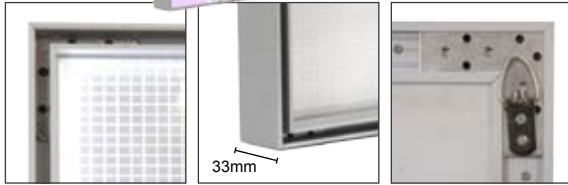

TexFix Light Box (LED)

Light box aluminium textile frame. Only in standard sizes.

Material: Aluminium.

		Frame size	Viewing size	G.W(kg)	C.B.M.	Size(mm)	
13.180	A4	297x210mm	291x204mm	0.8	0.01	500x50x300mm	
13.179	A3	420x297mm	414x291mm	1.7	0.02	580x90x460mm	
13.178	A2	594x420mm	588x414mm	3.3	0.03	730x90x570mm	
13.177	A1	841x594mm	835x588mm	6.6	0.07	1000x90x770mm	
13.176	A0	1189x841mm	1183x835mm	13.2	0.12	1340x90x1020mm