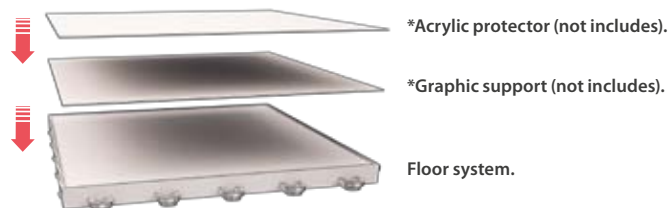

Colour Floor System

Platform system using tongue and groove panels. Made of diferent colors.

Material: Plastic.

15.209 Packing 16 Uni. (1 mt²).

Floor System Frame and Corner

Floor System Graphic Insert

Platform system using tongue and groove panels. Made of diferent colors.

Material: Plastic.

15.210 Corner Packig 4 Uni.

15.211 Frame Male Packig 8 Uni.

15.212 Frame Female Packig 8 Uni.

System platform using tongue and groove panels with graphic carrier. Made of diferent colors.