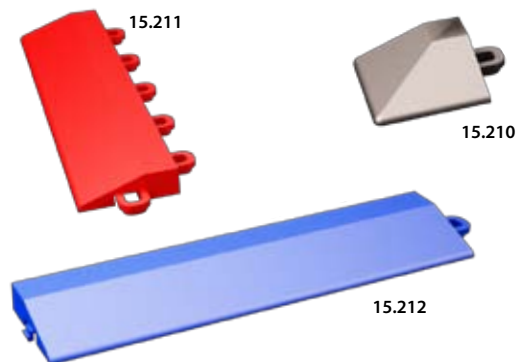

Colour Floor System

Platform system using tongue and groove panels. Made of diferent colors.

Material: Plastic.

15.209 Packing 16 Uni. (1 mt²).

Floor System Frame and Corner

Floor System Graphic Insert

Platform system using tongue and groove panels. Made of diferent colors.

Material: Plastic.

15.210 Corner Packig 4 Uni.

15.211 Frame Male Packig 8 Uni.

15.212 Frame Female Packig 8 Uni.

System platform using tongue and groove panels with graphic carrier. Made of diferent colors.

Material: Plastic.

15.199 Packing 16 Uni. (1 mt²). 248x248mm

*Printing

2

Flat Non Skid Profile

Flat aluminium profile for stands, floors, etc.

Material: Aluminium.

15.197 Packing 5 Uni. x3m.