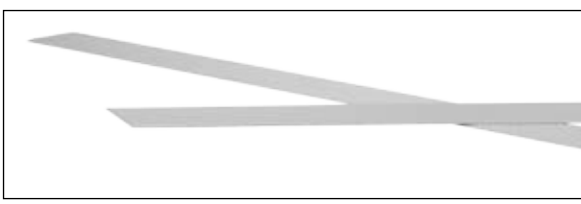

Material: Plastic.

15.199 Packing 16 Uni. (1 mt²). 248x248mm

*Printing

2

Flat Non Skid Profile

Flat aluminium profile for stands, floors, etc.

Material: Aluminium.

15.197 Packing 5 Uni. x3m.