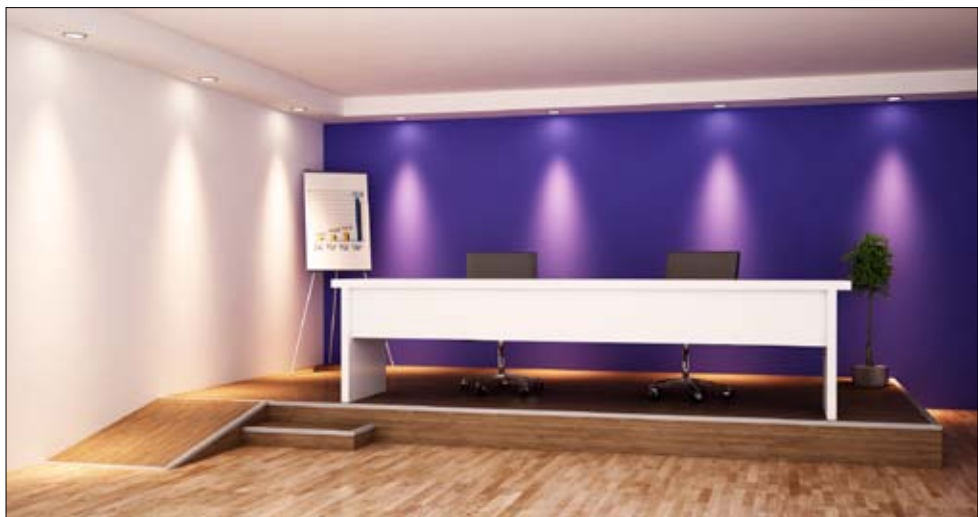

2

Flat Non Skid Profile

Flat aluminium profile for stands, floors, etc.

Material: Aluminium.

15.197 Packing 5 Uni. x3m.