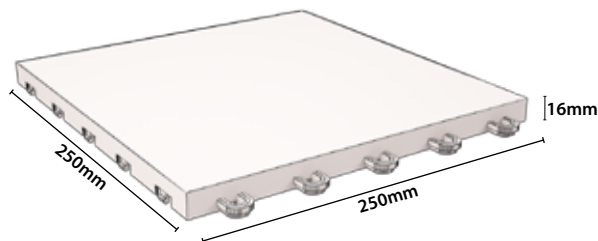

Colour Floor System

Platform system using tongue and groove panels. Made of diferent colors.

Material: Plastic.

15.209 Packing 16 Uni. (1 mt²).

Floor System Frame and Corner

Floor System Graphic Insert

Platform system using tongue and groove panels. Made of diferent colors.

Material: Plastic.

15.210 Corner Packig 4 Uni.

15.211 Frame Male Packig 8 Uni.

15.212 Frame Female Packig 8 Uni.

System platform using tongue and groove panels with graphic carrier. Made of diferent colors.

Material: Plastic.

15.199 Packing 16 Uni. (1 mt²). 248x248mm

*Printing

2

Flat Non Skid Profile

Flat aluminium profile for stands, floors, etc.

Material: Aluminium.

15.197 Packing 5 Uni. x3m.