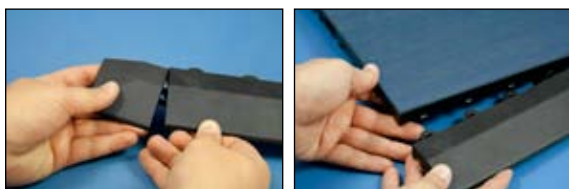

Colour Floor System

Platform system using tongue and groove panels. Made of diferent colors.

Material: Plastic.

15.209 Packing 16 Uni. (1 mt²).

Floor System Frame and Corner

Floor System Graphic Insert

Platform system using tongue and groove panels. Made of diferent colors.

Material: Plastic.

15.210 Corner Packig 4 Uni.

15.211 Frame Male Packig 8 Uni.

15.212 Frame Female Packig 8 Uni.

System platform using tongue and groove panels with graphic carrier. Made of diferent colors.