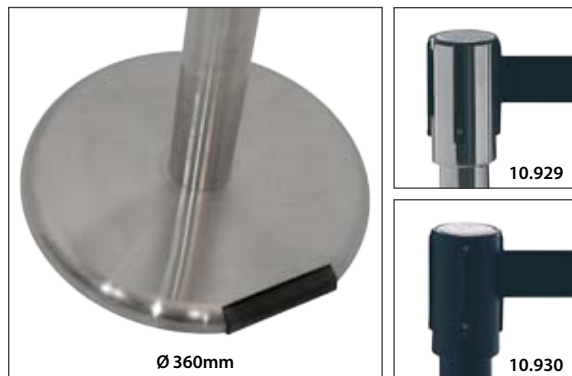

Retractable Belt Stanchions with Roller

Retractable belt stanchions with roller. Cast iron. Flat base. Available in two colours.

Material: Plastic.

10.929		Silver	____
10.930		Black	____