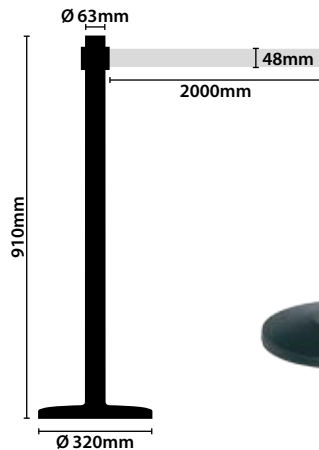

## Barrier Pole with Retractable Tape

Barrier pole with retractable tape and connection point for 3 tapes. Dome base with 320mm diameter.

**Material:** Steel, plastic parts.

10.904

10.420

10.421 Ø 320x910mm Tube: Ø 63mm

10.903 Ø 320x910mm Tube: Ø 63mm

10.905 Ø 320x910mm Tube: Ø 63mm

Security lock

## Barrier Pole with Retractable Tape

Barrier pole with retractable tape. Ability to choose barrier pole and colour tape.

**Material:** Steel, plastic parts. **Colour:**

10.353 Ø 350x950mm Tube: Ø 70mm 9.35 Kg

## Barrier Pole Double Retractable Tape

Barrier pole with double retractable tape.

**Material:** Steel, plastic parts.

10.926		<input type="text"/>
10.927		Ø 320x910mm Tube: Ø 63mm
10.928		<input type="text"/>