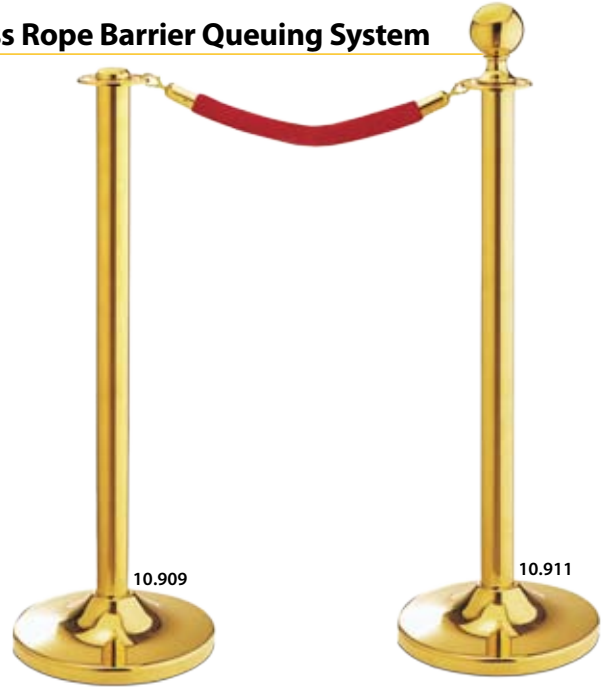

## Wall Mountain Tensorope Support

Wall support with retractable tape. Tube diameter: 63mm. Height: 130mm

**Material:** Plastic.

10.918		<input type="text"/>
10.975		Ø 63x130mm

# BARRIER POLE

8

## Chrome Rope Barrier Queuing System

Rope barrier queuing system. High quality system queuing. (Rope not includes).

**Material:** Steel.

10.908  Ø 320x910mm Tube: Ø 50mm

10.910  Ø 320x1000mm Tube: Ø 50mm

## Brass Rope Barrier Queuing System

Rope barrier queuing system. High quality system queuing. (Rope not includes).

**Material:** Steel.

10.909  Ø 320x910mm Tube: Ø 50mm

10.911  Ø 320x1000mm Tube: Ø 50mm