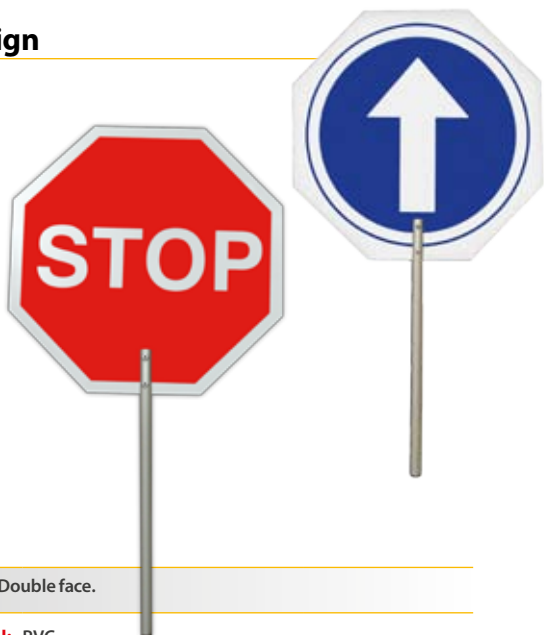

Stop Sign

Stop sign. Double face.

Material: PVC.

0080011 Pack 3 Uni.