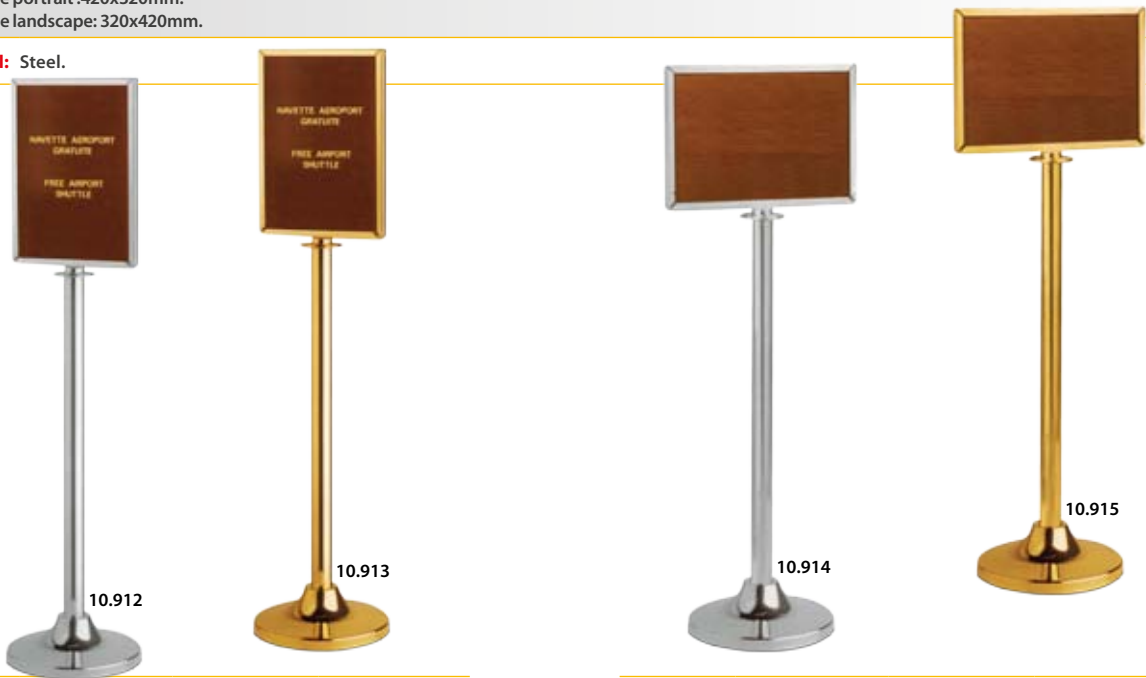

## Chrome Rope Barrier Queuing System

Rope barrier queuing system. High quality system queuing. (Rope not includes).

**Material:** Steel.

10.908  Ø 320x910mm Tube: Ø 50mm

10.910  Ø 320x1000mm Tube: Ø 50mm

## Brass Rope Barrier Queuing System

Rope barrier queuing system. High quality system queuing. (Rope not includes).

**Material:** Steel.

10.909  Ø 320x910mm Tube: Ø 50mm

10.911  Ø 320x1000mm Tube: Ø 50mm

## Rope Barrier Queuing System with Frame

Rope barrier queuing system with frame. Chrome or brass high quality system queuing. Graphic size portrait :420x320mm. Graphic size landscape: 320x420mm.

**Material:** Steel.