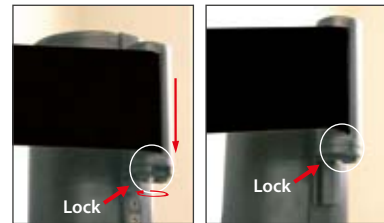

Barrier pole with retractable tape and connection point for 3 tapes. Dome base with 320mm diameter.

Material: Steel, plastic parts.

10.904

10.420

10.421 Ø 320x910mm Tube: Ø 63mm

10.903 Ø 320x910mm Tube: Ø 63mm

10.905 Ø 320x910mm Tube: Ø 63mm

Security lock