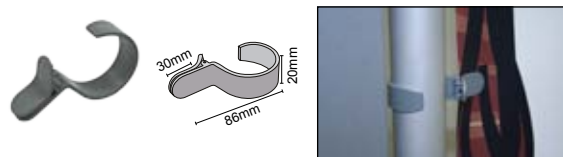

Graphic Clip

Material: Plastic.

10.539 Ø 45mm Pack 10 Uni.

10.540 Ø 40mm Pack 10 Uni.