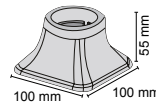

Base Connector

Material: Plastic.