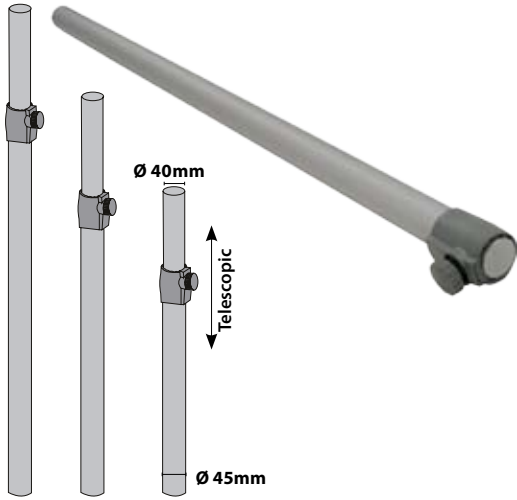

## Telescopic Pole

**Material:** Aluminium, plastic parts.

10.961 Ø 45x1200mm

10.962 Ø 45x1600mm

10.963 Ø 45x2000mm

## Base

**Material:** Metal.

10.965

10.964

10.965 Base Feet

10.964 Base Square

## Base Connector

**Material:** Plastic.

10.967

## Side Connecting Block

**Material:** Plastic.

10.863 Pack 10 Uni.