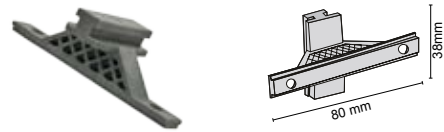

10.864 Pack 10 Uni.