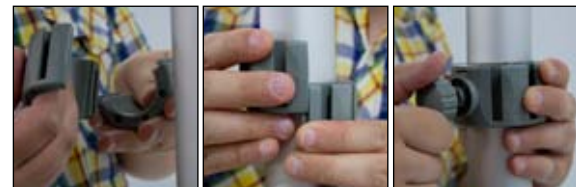

7 Ways connector

Material: Plastic.