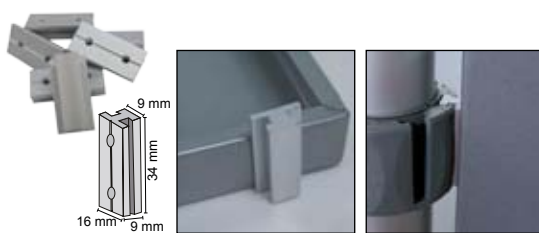

Alu Block

Material: Plastic.