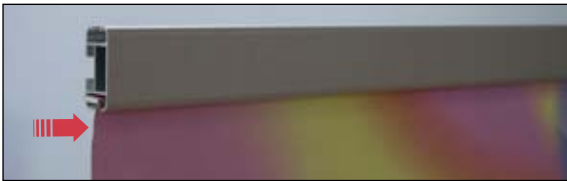

PVC Insert

Material: PVC.

10.862

Connecting Plate

Material: Metal.

10.972

10.973