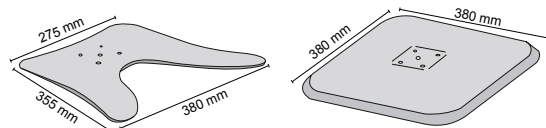

## Telescopic Pole

**Material:** Aluminium, plastic parts.

10.961 Ø 45x1200mm

10.962 Ø 45x1600mm

10.963 Ø 45x2000mm

## Base

**Material:** Metal.

10.965

10.964

10.965 Base Feet

10.964 Base Square