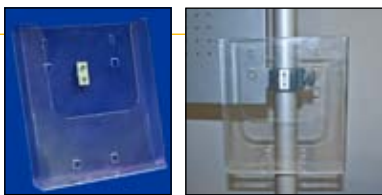

Acrylic Brochure Holder

Material: Plastic.