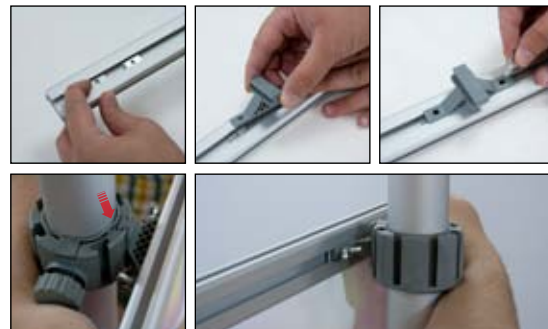

10.864 Pack 10 Uni.