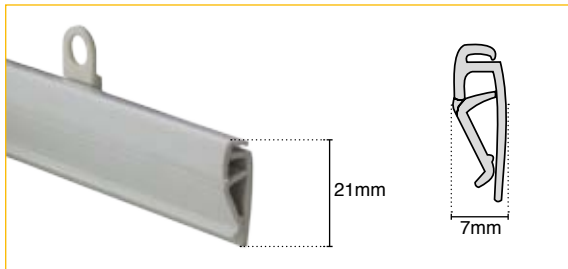

**10.615**  clear

**10.616**

**10.617**  800mm Pack 3 Uni.

	QTY	N.W (kg)	G.W (kg)	C.B.M.	Size(mm)
Packing	3	0.18	0.21	1.11	1020x90x20

**10.618**  clear

**10.619**

**10.620**  1000mm Pack 3 Uni.

## BestClip

Suitable for heavier and bigger poster. No tool assembly. Each includes profile bar and hangers. Available in 3 different colors.

**Material:** Plastic.