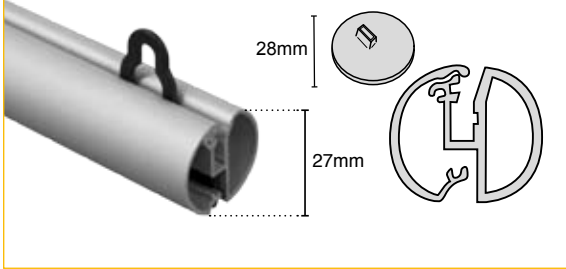

AluPoster

Suitable for heavier and bigger posters. No tool assembly. One can simply open the front profile to change your documents. Each kit includes: 1 bar, plastic endcaps and hangers.

Material: Aluminium, plastic parts.

	QTY	N.W (kg)	G.W (kg)	C.B.M.	Size(mm)
Packing	1	0.1	0.12	0.0004	310x40x30

10.086 300mm

	QTY	N.W (kg)	G.W (kg)	C.B.M.	Size(mm)
Packing	1	0.18	0.2	0.0006	510x30x40

10.087 500mm

	QTY	N.W (kg)	G.W (kg)	C.B.M.	Size(mm)
Packing	1	0.28	0.3	0.0009	810x30x40

10.088 800mm

	QTY	N.W (kg)	G.W (kg)	C.B.M.	Size(mm)
Packing	1	0.37	0.4	0.001	1010x30x40

10.089 1000mm

	QTY	N.W (kg)	G.W (kg)	C.B.M.	Size(mm)
Packing	1	0.42	0.45	0.001	1210x30x40

10.090 1200mm

	QTY	N.W (kg)	G.W (kg)	C.B.M.	Size(mm)
Packing	1	0.5	0.55	0.001	1510x40x30

10.091 1500mm

AluClip

Suitable for heavier and bigger posters. No tool assembly. One can simply open the front profile to change your documents. Each kit includes: 1 bar, plastic endcaps and hangers.

Material: Aluminium, plastic parts.