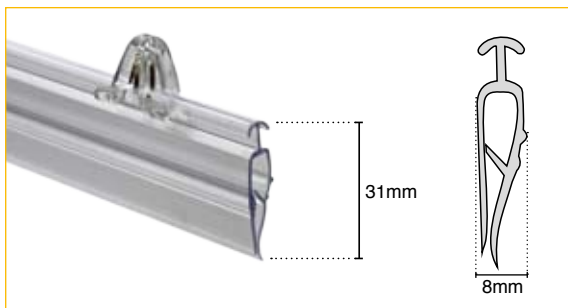

POSTER SYSTEM

1

StrongClip

Suitable for heavier and bigger poster. No tool assembly. One can simply open the front profile to change your documents. Each kit includes one plastic bar and two hangers. Available in 3 different colors, black, white or clear.

Material: Plastic.

	QTY	N.W (kg)	G.W (kg)	C.B.M.	Size(mm)
Packing	3	0.13	0.16	0.18	520x90x40

10.630 ☐ clear

10.631 ☐

10.632 ☒ **500mm Pack 3 Uni.**

	QTY	N.W (kg)	G.W (kg)	C.B.M.	Size(mm)
Packing	3	0.25	0.27	0.29	820x90x40

10.633 ☐ clear

10.634 ☐

10.635 ☒ **800mm Pack 3 Uni.**

	QTY	N.W (kg)	G.W (kg)	C.B.M.	Size(mm)
Packing	3	0.3	0.33	0.36	1020x90x40

10.636 ☐ clear

10.637 ☐

10.638 ☒ **1000mm Pack 3 Uni.**

AluGrip

Suitable for heavier and bigger posters. No tool assembly. Each kit includes: 1 bar, gripper, plastic endcaps and hangers.

Material: Aluminium, plastic parts.