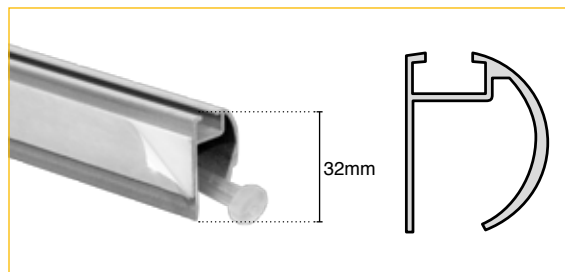

## Ring Clip

Plastic hanger for different aluminium profiles.

**Material:** Plastic.

Valid for:

	QTY	N.W (kg)	G.W (kg)	C.B.M.	Size(mm)
Packing	1	0.047	0.01	0.00004	65x65x10

**10.197 10 Ring Clip**

## Fast Clip

Suitable for heavier and bigger posters. No tool assembly. Each kit includes: profile bar, plastic pieces, endcaps and hangers.

**Material:** Aluminium, plastic parts.

## Semi-Circular Fast Clip

Suitable for heavier and bigger posters. No tool assembly. Each kit includes: profile bar, plastic pieces, endcaps and hangers.

**Material:** Aluminium, plastic parts.

	QTY	N.W (kg)	G.W (kg)	C.B.M.	Size(mm)
Packing	4	0.65	0.8	0.0018	340x90x60