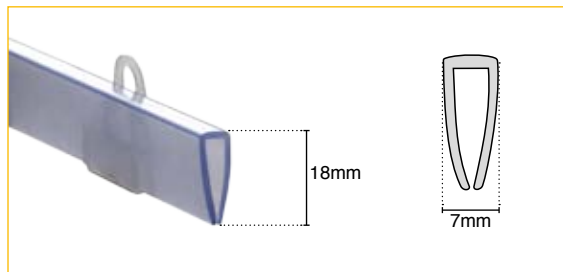

## CheapClip

Suitable for heavier and bigger poster. No tool assembly. Each kit includes profile bar and hangers. Available in black, white or clear.

**Material:** Plastic.

## SoftClip

Suitable for heavier and bigger poster. No tool assembly. Each kit includes one plastic bar and two hangers. Available in 3 different colors, black, white or clear.

**Material:** Plastic.

	QTY	N.W (kg)	G.W (kg)	C.B.M.	Size(mm)
Packing	3	0.04	0.05	0.09	520x90x20