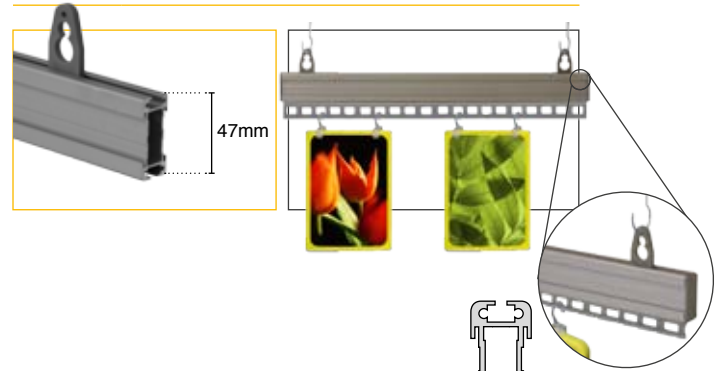

Decorail

Decorail Kit for graphical support through suspension and positioning system in the guide graphic slotted plastic that hangs below the profile. Ready to make graphical changes quickly and easily. It consists of two elements which are supplied separately, aluminium and plastic profile. Price per linear meter.

Material: Aluminium, plastic.