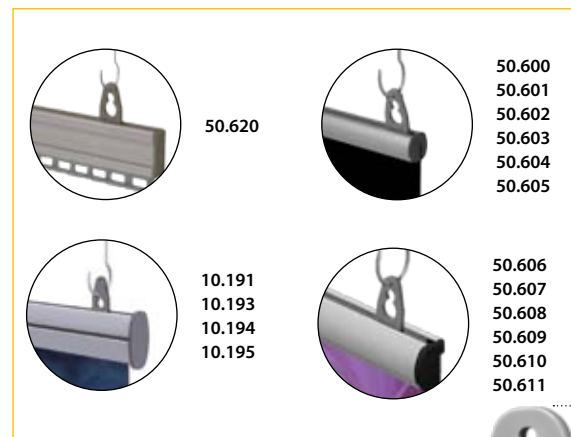

Ring Clip

Plastic hanger for different aluminium profiles.

Material: Plastic.

Valid for: