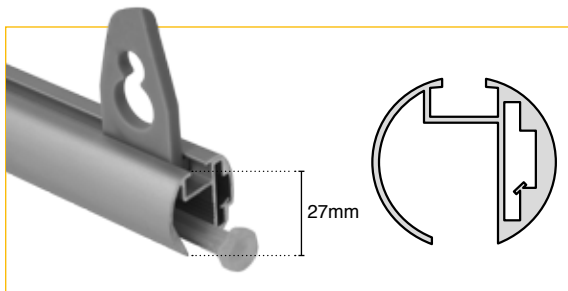

## Ring Clip

Plastic hanger for different aluminium profiles.

**Material:** Plastic.

Valid for:

	QTY	N.W (kg)	G.W (kg)	C.B.M.	Size(mm)
Packing	1	0.047	0.01	0.00004	65x65x10

**10.197 10 Ring Clip**

## Fast Clip

Suitable for heavier and bigger posters. No tool assembly. Each kit includes: profile bar, plastic pieces, endcaps and hangers.

**Material:** Aluminium, plastic parts.