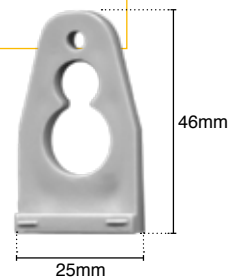

## Ring Clip

Plastic hanger for different aluminium profiles.

**Material:** Plastic.

Valid for:

	QTY	N.W (kg)	G.W (kg)	C.B.M.	Size(mm)
Packing	1	0.047	0.01	0.00004	65x65x10

**10.197 10 Ring Clip**

## Fast Clip

Suitable for heavier and bigger posters. No tool assembly. Each kit includes: profile bar, plastic pieces, endcaps and hangers.

**Material:** Aluminium, plastic parts.

## Semi-Circular Fast Clip

Suitable for heavier and bigger posters. No tool assembly. Each kit includes: profile bar, plastic pieces, endcaps and hangers.

**Material:** Aluminium, plastic parts.

	QTY	N.W (kg)	G.W (kg)	C.B.M.	Size(mm)
Packing	4	0.65	0.8	0.0018	340x90x60