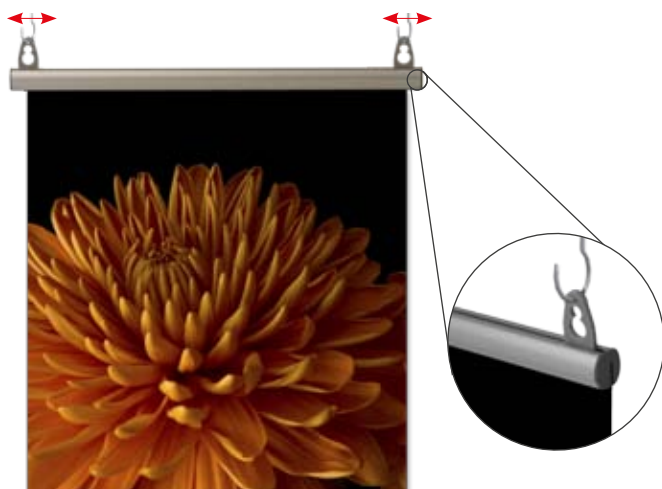

## Ring Clip

Plastic hanger for different aluminium profiles.

**Material:** Plastic.

Valid for:

	QTY	N.W (kg)	G.W (kg)	C.B.M.	Size(mm)
Packing	1	0.047	0.01	0.00004	65x65x10

**10.197 10 Ring Clip**

## Fast Clip

Suitable for heavier and bigger posters. No tool assembly. Each kit includes: profile bar, plastic pieces, endcaps and hangers.

**Material:** Aluminium, plastic parts.