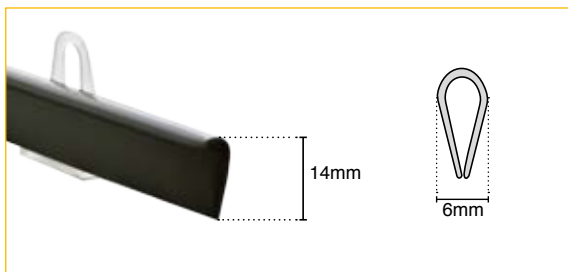

## CheapClip

Suitable for heavier and bigger poster. No tool assembly. Each kit includes profile bar and hangers. Available in black, white or clear.

**Material:** Plastic.