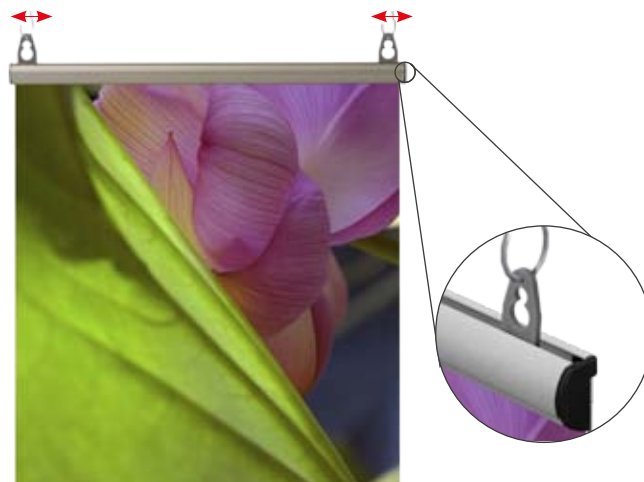

## Ring Clip

Plastic hanger for different aluminium profiles.

**Material:** Plastic.

Valid for:

	QTY	N.W (kg)	G.W (kg)	C.B.M.	Size(mm)
Packing	1	0.047	0.01	0.00004	65x65x10

**10.197 10 Ring Clip**

## Fast Clip

Suitable for heavier and bigger posters. No tool assembly. Each kit includes: profile bar, plastic pieces, endcaps and hangers.

**Material:** Aluminium, plastic parts.

## Semi-Circular Fast Clip

Suitable for heavier and bigger posters. No tool assembly. Each kit includes: profile bar, plastic pieces, endcaps and hangers.

**Material:** Aluminium, plastic parts.

	QTY	N.W (kg)	G.W (kg)	C.B.M.	Size(mm)
Packing	4	0.65	0.8	0.0018	340x90x60