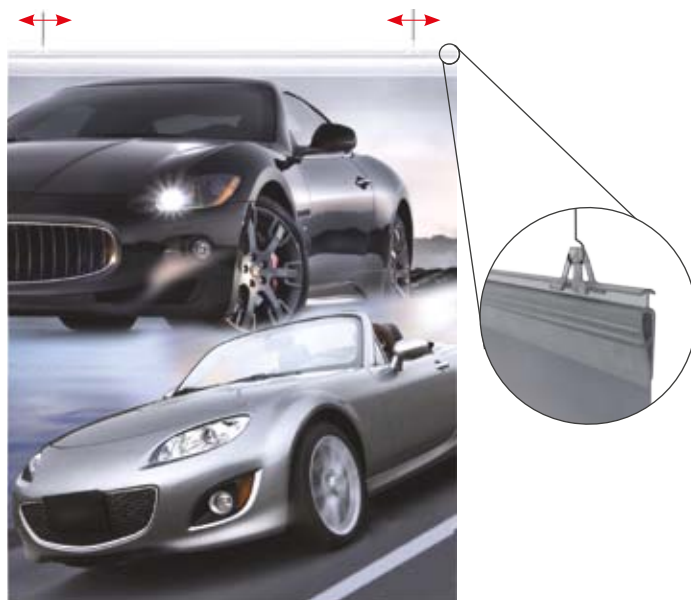

POSTER SYSTEM

1

StrongClip

Suitable for heavier and bigger poster. No tool assembly. One can simply open the front profile to change your documents. Each kit includes one plastic bar and two hangers. Available in 3 different colors, black, white or clear.

Material: Plastic.

	QTY	N.W (kg)	G.W (kg)	C.B.M.	Size(mm)
Packing	3	0.13	0.16	0.18	520x90x40

10.630 ☐ clear

10.631 ☐

10.632 ☒ **500mm Pack 3 Uni.**

	QTY	N.W (kg)	G.W (kg)	C.B.M.	Size(mm)
Packing	3	0.25	0.27	0.29	820x90x40

10.633 ☐ clear

10.634 ☐

10.635 ☒ **800mm Pack 3 Uni.**

	QTY	N.W (kg)	G.W (kg)	C.B.M.	Size(mm)
Packing	3	0.3	0.33	0.36	1020x90x40

10.636 ☐ clear

10.637 ☐

10.638 ☒ **1000mm Pack 3 Uni.**

AluGrip

Suitable for heavier and bigger posters. No tool assembly. Each kit includes: 1 bar, gripper, plastic endcaps and hangers.

Material: Aluminium, plastic parts.