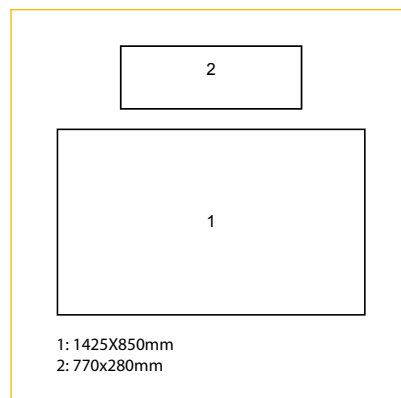

Belvis

Promotion counter. Easy and fast to assemble. Consist of polystyrene work surface, shelves and base, pole set and Forex header.

Graphic size:

- Top: 770x280mm.
- Bottom: 1420x850mm.

Material: Polystyrene, forex.

	QTY	N.W (kg)	G.W (kg)	C.B.M.	Size(mm)
Packing	1	5.8	7.7	0.09	860x120x870

10.719   2065x790x395mm