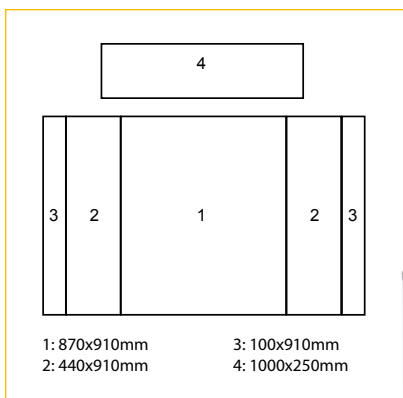

Salmoral

Promotion counter. Easy and fast to assemble. Consist of polystyrene work surface, shelves and base, pole set and Forex header.

Graphic size:

- Top: 1000x250mm.
- Bottom: 1970x910mm.

Material: Polystyrene, forex.

	QTY	N.W (kg)	G.W (kg)	C.B.M.	Size(mm)
Packing	1	6.8	8.25	0.051	560x70x1300

10.043   1900x870x445mm