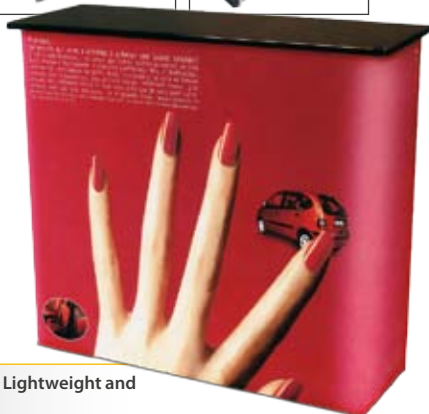

Villares

Velcro pop-up counter. Lightweight and portable.

Material: Wood, aluminium, plastic parts.

	QTY	N.W (kg)	G.W (kg)	C.B.M.	Size(mm)
Bottom	1	3.1	6.85	0.12	1130x230x445
Top	1	5.45	6.6	0.04	1120x465x70

10.096   **1770x1000mm**