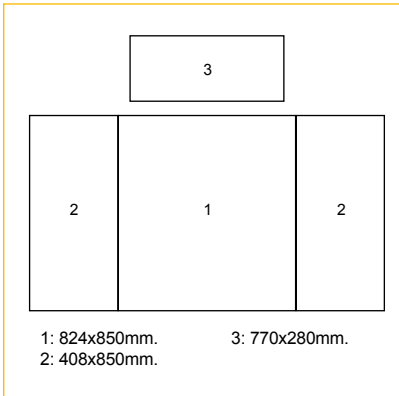

## Belvis

Promotion counter. Easy and fast to assemble. Consist of polystyrene work surface, shelves and base, pole set and Forex header.

Graphic size:

- Top: 770x280mm.
- Bottom: 1420x850mm.

**Material:** Polystyrene, forex.

	QTY	N.W (kg)	G.W (kg)	C.B.M.	Size(mm)
Packing	1	5.8	7.7	0.09	860x120x870

**10.719      2065x790x395mm**

## Manchester

Promotion counter. Easy and fast to assemble.  
White colour. Graphic size:  
• Top: 770x280mm.  
• Bottom: 1640x850mm.

**Material:** Polystyrene, forex.

	QTY	N.W (kg)	G.W (kg)	C.B.M.	Size(mm)
Packing	1	9.5	10.5	0.08	880x860x110

**10.042**      **2035x945mm**