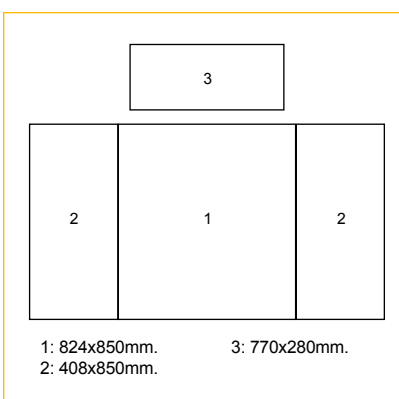

## Manchester

Promotion counter. Easy and fast to assemble.  
White colour. Graphic size:  
• Top: 770x280mm.  
• Bottom: 1640x850mm.

**Material:** Polystyrene, forex.

	QTY	N.W (kg)	G.W (kg)	C.B.M.	Size(mm)
Packing	1	9.5	10.5	0.08	880x860x110

**10.676**      **824x2100mm**

## Lake

Promotion counter. Easy and fast to assemble.  
Black colour. Graphic size:  
• Top: 770x280mm.  
• Bottom: 1640x850mm.

**Material:** Polystyrene, forex.

	QTY	N.W (kg)	G.W (kg)	C.B.M.	Size(mm)
Packing	1	8.5	9.5	0.08	880x860x110

**10.042**      **2035x945mm**