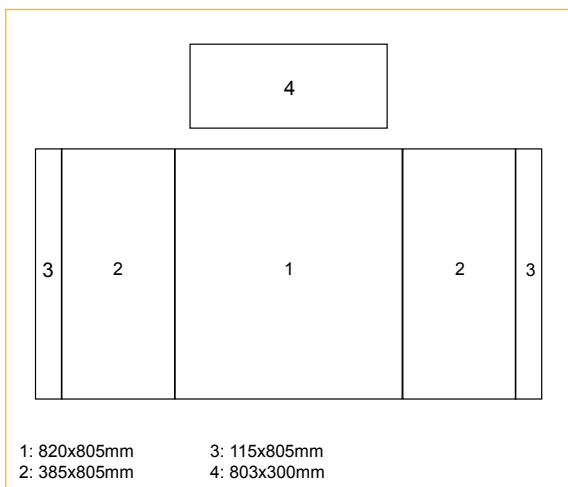

## Tavira

Promotion counter. Easy and fast to assemble. Consist of polystyrene work surface, shelves and base, pole set and Forex header.  
Graphic size:

- Top: 803x300mm.
- Bottom: 1820x805mm.

**Material:** Polystyrene, forex.

## Salmoral

Promotion counter. Easy and fast to assemble. Consist of polystyrene work surface, shelves and base, pole set and Forex header.

Graphic size:

- Top: 1000x250mm.
- Bottom: 1970x910mm.

**Material:** Polystyrene, forex.

## Lake

Promotion counter. Easy and fast to assemble.  
Black colour. Graphic size:  
• Top: 770x280mm.  
• Bottom: 1640x850mm.

**Material:** Polystyrene, forex.

	QTY	N.W (kg)	G.W (kg)	C.B.M.	Size(mm)
Packing	1	8.5	9.5	0.08	880x860x110

**10.042**      **2035x945mm**