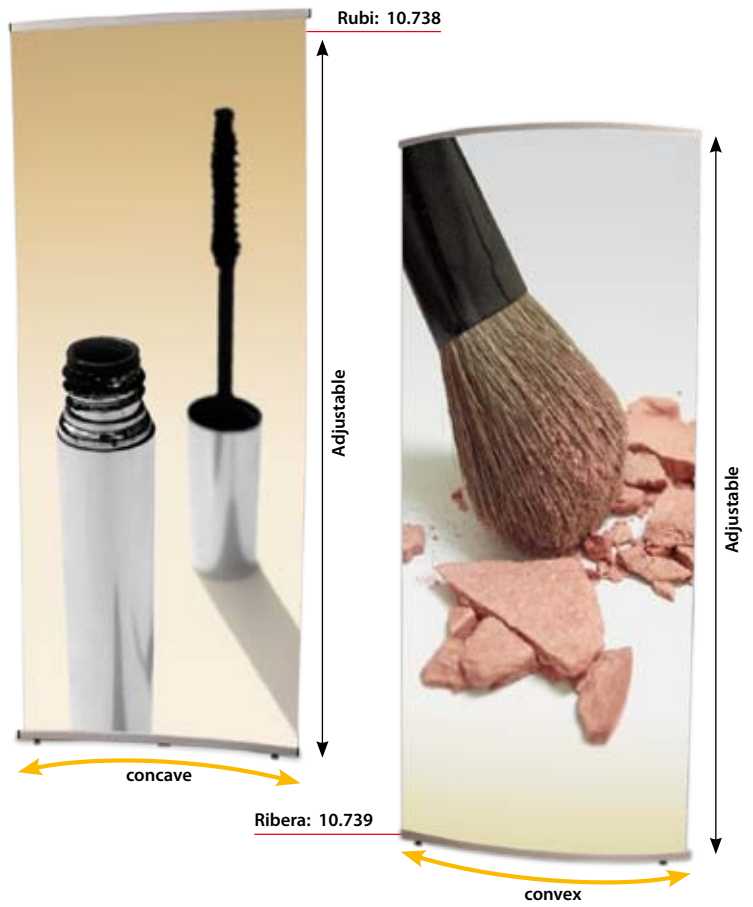

L-Banner Rubi - Ribera

L-Banner concave and convex. Adjustable height.

Material: Aluminium, plastic parts.

	QTY	N.W(kg)	G.W(kg)	C.B.M.	Size(mm)
Packing	10	10	12	0.07	930x230x330
Uni.	1	1	1.20	0.01	930x105x105

10.738 Rubi - 800x1800mm

10.739 Ribera - 800x1800mm

L-Banner Fabero

Double lightweight L-Banner. Adjustable height.

Material: Aluminium, fiberglass.

	QTY	N.W (kg)	G.W (kg)	C.B.M.	Size(mm)
Packing	10	11.5	13	0.102	1350x230x230
Uni.	1	1.15	1.30	0.018	1300x90x160

10.410 1200x1650mm

L-Banner Aldea

Portable Double L-Banner Display. Includes connection-fitting.

Material: Aluminium, plastic parts.

	QTY	N.W (kg)	G.W (kg)	C.B.M.	Size(mm)
Packing	5	11	15	0.078	1050x570x130
Uni.	1	2.20	3	0.011	1000x105x105

10.777 900x2150mm x2