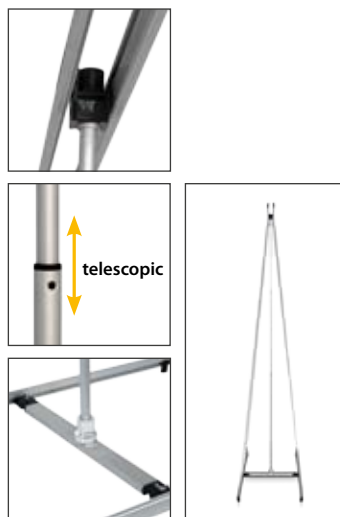

10.438 **600x1800mm**

L-Banner Sella

Double sided L-Banner. Economical and lightweight.

Material: Aluminium, plastic parts.

| | QTY | N.W (kg) | G.W (kg) | C.B.M. | Size(mm) |
|----------------|-----|----------|----------|--------|--------------|
| Packing | 5 | 12.5 | 15 | 0.048 | 1050x230x200 |
| Uni. | 1 | 1.65 | 1.80 | 0.009 | 920x100x100 |