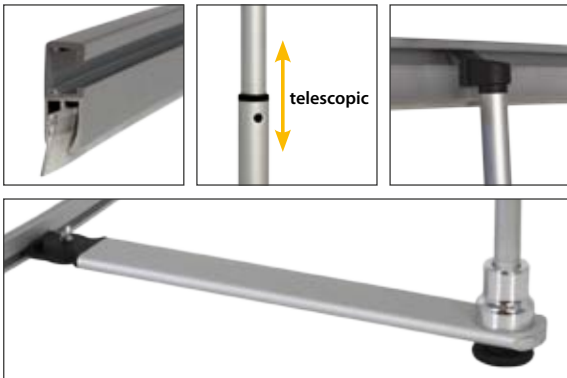

10.575 **800x1800mm**

L-Banner Heide

Lightweight L-Banner.

Material: Aluminium, plastic parts.

| | QTY | N.W(kg) | G.W(kg) | C.B.M. | Size(mm) |
|---------|-----|---------|---------|--------|-------------|
| Packing | 1 | 1.30 | 1.50 | 0.023 | 950x125x200 |

10.576 **900x2150mm**

L-Banner Rubi - Ribera

L-Banner concave and convex. Adjustable height.

Material: Aluminium, plastic parts.

| | QTY | N.W(kg) | G.W(kg) | C.B.M. | Size(mm) |
|----------------|-----|---------|---------|--------|-------------|
| Packing | 10 | 10 | 12 | 0.07 | 930x230x330 |
| Uni. | 1 | 1 | 1.20 | 0.01 | 930x105x105 |