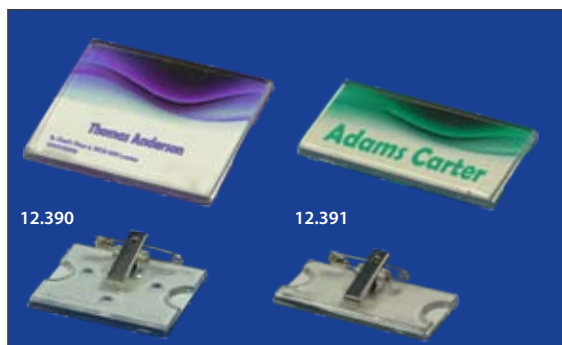

Acrylic Pin Name Badges

12.390

12.391

Material: Plastic.

12.390 50x40mm Pack 50 Uni.

12.391 60x25mm Pack 50 Uni.