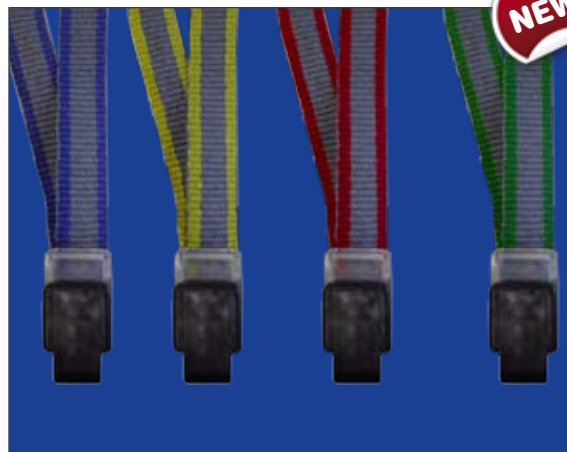

Plastic Button Dual Colour Suspension Rope