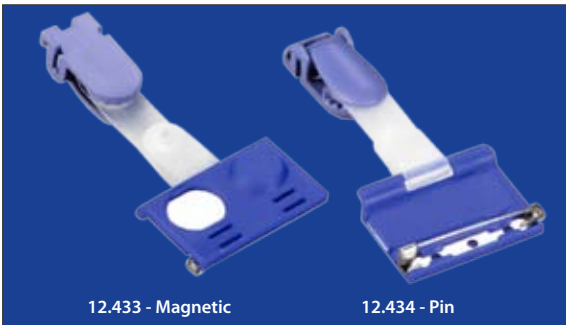

Hanger Magnetic / Pin Clamp

Material: Plastic.

12.433 Pack 50 Uni.

12.434 Pack 50 Uni.