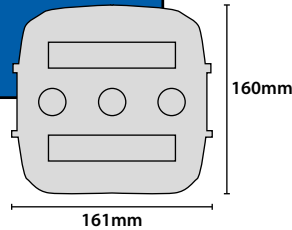

Menu card holder "M". Material: 2mm acrylic. Colour: transparent. Sizes: A4, A5 and A6.

Material: Acrylic.

13.035	210mm	Pack 10 Uni.	<input type="text"/>
13.036	148mm	Pack 10 Uni.	<input type="text"/>
13.037	105mm	Pack 10 Uni.	<input type="text"/>

L-Display with Ring Binder

For A4 portrait sheets with 4 perforations. Material: 3mm acrylic. Colour: transparent. Size: A4+A4.

Material: Polystyrol.

13.043 **A4+A4** **Pack 5 Uni.**

Cash Caddie

With 4 rubber feet to prevent slipping. Colour: clear. Size: 210x175mm.

Material: Plastic.

10.761 **161x160mm**

Revolving Display

Revolving display base.

Material: Plastic.

13.072 **Ø 140mm**

Menubook

Wire docuholders. Chromed metal literature holders. Rubber feet protect countertop surfaces. Includes 10 plastic envelopes size A4.

Material: Steel, rubber, plastic.

13.122

	QTY	N.W(kg)	G.W(kg)	C.B.M.	Size(mm)
Uni.	1	1.9	2.15	0.012	360x340x100

13.122 **A4 "Black"**

13.123

	QTY	N.W(kg)	G.W(kg)	C.B.M.	Size(mm)
Uni.	1	5.2	5.4	0.018	345x345x155