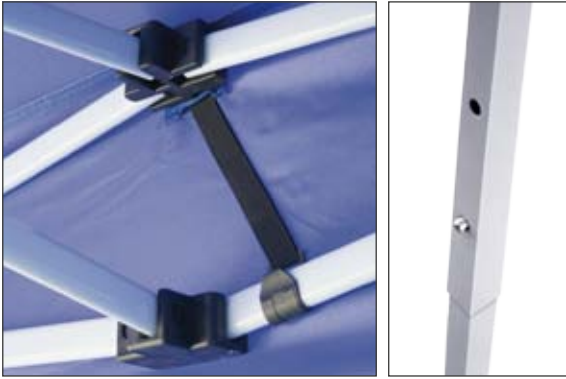

## Steel Tent 2x2

Promotional tent. Available in white, blue or red. Steel frame.

**Material:** Steel, plastic parts, fabric.

10.181

10.182

10.183  2000x2000mm

## Steel Tent 2x3

Promotional tent. Available in white, blue or red. Steel frame.

**Material:** Steel, plastic parts, fabric.

10.184

10.185

10.186  2000x3000mm

## Steel Tent 3x3

3x3 m

Promotional tent. Available in white, blue or red. Steel frame.

**Material:** Steel, plastic parts, fabric.

10.187

10.188

10.189  3000x3000mm  

## Steel Tent 3x4,5

3x4.5 m

Promotional tent. Available in white, blue or red. Steel frame.

**Material:** Steel, plastic parts, fabric.

10.190

10.220

10.250  3000x4500mm  