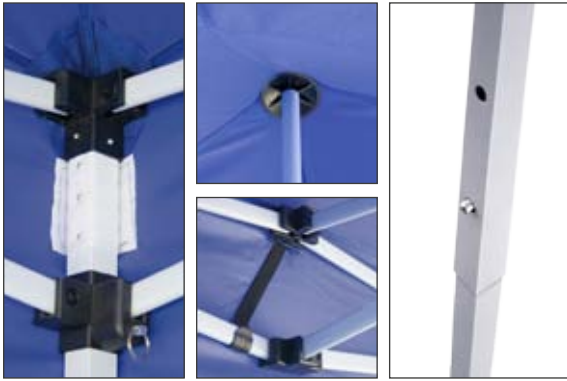

## Steel Tent 3x3

3x3 m

Promotional tent. Available in white, blue or red. Steel frame.

**Material:** Steel, plastic parts, fabric.

10.187

10.188

10.189  3000x3000mm  

## Steel Tent 3x4,5

3x4.5 m

Promotional tent. Available in white, blue or red. Steel frame.

**Material:** Steel, plastic parts, fabric.

10.190

10.220

10.250  3000x4500mm  

## Steel Tent 3x6

Promotional tent. Available in white, blue or red. Steel frame.

**Material:** Steel, plastic parts, fabric.

10.251

10.252

10.253

3000x6000mm

## Steel Tent 3x3

Promotional tent. Available in blue or red. Steel frame.

**Material:** Steel, plastic parts, fabric.

10.818

10.817

3000x3000mm