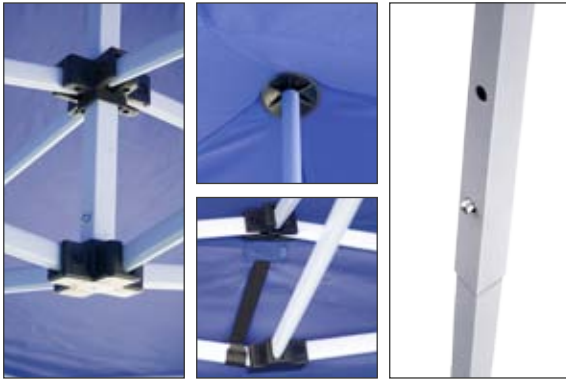

## Steel Tent 2x2

Promotional tent. Available in white, blue or red. Steel frame.

**Material:** Steel, plastic parts, fabric.

10.181

10.182

10.183  2000x2000mm

## Steel Tent 2x3

Promotional tent. Available in white, blue or red. Steel frame.

**Material:** Steel, plastic parts, fabric.

10.184

10.185

10.186  2000x3000mm

## Steel Tent 3x3

3x3 m

Promotional tent. Available in white, blue or red. Steel frame.

**Material:** Steel, plastic parts, fabric.

10.187

10.188

10.189  3000x3000mm  

## Steel Tent 3x4,5

3x4.5 m

Promotional tent. Available in white, blue or red. Steel frame.

**Material:** Steel, plastic parts, fabric.

10.190

10.220

10.250  3000x4500mm  