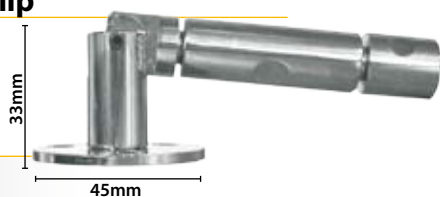

Wall-Mounting Clip

With joint for cable system.

Finish: Chrome.

12.321 Pack 4 Uni.

Double Panel Clip

For holding two vertical adjacent panels up to 6mm thick in the cable system.

Finish: Chrome.

12.319 Pack 10 Uni.