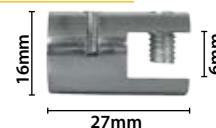

Gamma

Cable and tension system. Modern and practical cable and tension system kit which allows you to quickly and easily set up exposition, displays, shops, etc. The system is made of grips, tensioners and cables ceiling/floor or ceiling/suspended, an extensive range of grips. Aluminium natural silver.

Wall-Mounting Top Clip

With joint for cable system. For cable wire up to 1.5-3mm thick. Colour: natural silver.

Material: Aluminium.

12.312 Pack 4 Uni.

Wall-Mounting Bottom Clip

With joint for cable system. For cable wire up to 1.5-3mm thick. Colour: natural silver.

Material: Aluminium.

12.313 Pack 4 Uni.

Vertical Panel Clip

For cable system. Holds up to 6mm thick panels. Colour: natural silver.

Material: Aluminium.

12.314 Pack 10 Uni.

Epsilon

Modern and practical cable and tension system which allows you to quickly and easily set up exhibitions, displays, etc. The system is made of tensioners and cables ceiling/floor or wall/wall, an extensive range of grips. Finish in chrome.

Wall-Mounting Clip

With joint for cable system.

Finish: Chrome.

12.320 Pack 4 Uni.

Vertical Panel Clip

Holds vertical panels up to 6mm thick. For cable of 1.5mm to 3mm.

Finish: Chrome.

12.318 Pack 10 Uni.

Wall-Mounting Clip

With joint for cable system.

Finish: Chrome.

12.321 Pack 4 Uni.

Double Panel Clip

For holding two vertical adjacent panels up to 6mm thick in the cable system.

Finish: Chrome.

12.319 Pack 10 Uni.