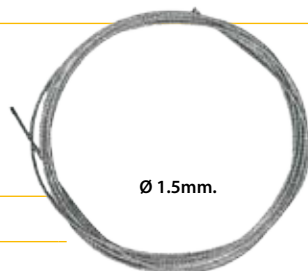

### Vertical Panel Clip

Holds vertical panels up to 6mm thick. For cable of 1.5mm to 3mm.

**Finish:** Chrome.

**12.318**      **Pack 10 Uni.**

### Double Panel Clip

For holding two vertical adjacent panels in the cable system. For panels up to 6mm thick.

**Finish:** Chrome.

**12.319**      **Pack 10 Uni.**

### Wire Cable

Diameter: 1.5mm. Length of roll: 25m.

**Material:** Steel cable.

**12.315**      **Ø 1.5mm x 25m**

Diameter: 3mm. Length of roll: 25m.

**Material:** Steel cable.

**12.311**      **Ø 3mm x 25m**

### Steel Bar

Different lengths are available. Diameter: 5mm.

**Material:** Steel.

**12.343**       $\varnothing$  5x1000mm

**12.344**       $\varnothing$  5x1500mm

**12.345**       $\varnothing$  5x2000mm