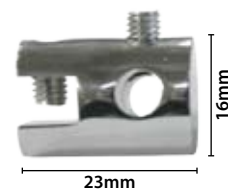

Glass Support Base

For glass thickness 5mm.

Finish: Chrome.

12.341   Pack 4 Uni.