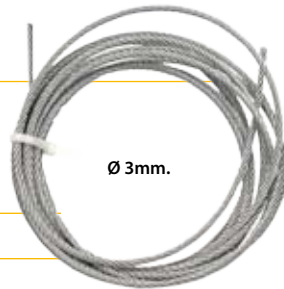

### Cable Shelf Clip

Cable shelf clip. For 3mm wire cable.

**Finish:** Chrome.

**12.306** Pack 4 Uni.

### Wire Cable

Ø 3mm.

Diameter: 3mm. Lenght of roll: 25m.

**Material:** Steel cable.

**12.311** Ø 3mm x 25m