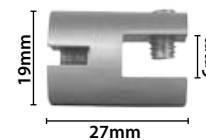

Gamma

Cable and tension system. Modern and practical cable and tension system kit which allows you to quickly and easily set up exposition, displays, shops, etc. The system is made of grips, tensioners and cables ceiling/floor or ceiling/suspended, an extensive range of grips. Aluminium natural silver.

Wall-Mounting Top Clip

With joint for cable system. For cable wire up to 1.5-3mm thick. Colour: natural silver.

Material: Aluminium.

12.312 Pack 4 Uni.

Wall-Mounting Bottom Clip

With joint for cable system. For cable wire up to 1.5-3mm thick. Colour: natural silver.

Material: Aluminium.

12.313 Pack 4 Uni.

Vertical Panel Clip

For cable system. Holds up to 6mm thick panels. Colour: natural silver.

Material: Aluminium.

12.314 Pack 10 Uni.

Epsilon

Modern and practical cable and tension system which allows you to quickly and easily set up exhibitions, displays, etc. The system is made of tensioners and cables ceiling/floor or wall/wall, an extensive range of grips. Finish in chrome.

Wall-Mounting Clip

With joint for cable system.

Finish: Chrome.

12.320 Pack 4 Uni.

Vertical Panel Clip

Holds vertical panels up to 6mm thick. For cable of 1.5mm to 3mm.

Finish: Chrome.

12.318 Pack 10 Uni.

Wall-Mounting Clip

With joint for cable system.

Finish: Chrome.

12.321 Pack 4 Uni.

Double Panel Clip

For holding two vertical adjacent panels up to 6mm thick in the cable system.

Finish: Chrome.

12.319 Pack 10 Uni.