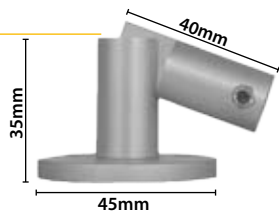

Gamma

Cable and tension system. Modern and practical cable and tension system kit which allows you to quickly and easily set up exposition, displays, shops, etc. The system is made of grips, tensioners and cables ceiling/floor or ceiling/suspended, an extensive range of grips. Aluminium natural silver.

Wall-Mounting Top Clip

With joint for cable system. For cable wire up to 1.5-3mm thick. Colour: natural silver.

Material: Aluminium.

12.312 Pack 4 Uni.