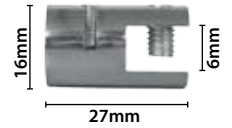

### Wall-Mounting Clip for Ceiling/Floor

Wall-mounting for ceiling/floor. With joint for cable system. For cable of 1.5mm to 3mm.

**Finish:** Chrome.

**12.317**      **Pack 4 Uni.**

### Vertical Panel Clip

Holds vertical panels up to 6mm thick. For cable of 1.5mm to 3mm.

**Finish:** Chrome.

**12.318**      **Pack 10 Uni.**