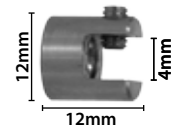

### Ceiling Fixing

For aluminium track. Colour: chrome.

**Material:** Stainless steel.

12.120	Ø 40x170mm	Pack 10 Uni.	
--------	------------	--------------	--

### Clips

Panel clip for cable system.

12.122	Pack 10 Uni.	
--------	--------------	--

For holding two vertical adjacent panels in the cable system.

12.123	Pack 10 Uni.	
--------	--------------	--

Wall fixing clip.

### Wire Cable

Diameter: 1mm. Length of roll: 25m.

**Material:** Steel cable.

12.121	Ø 1mm x 25m	
--------	-------------	--

### Wire Cable

Ø 3mm.

Diameter: 3mm. Lenght of roll: 25m.

**Material:** Steel cable.

**12.311** Ø 3mm x 25m