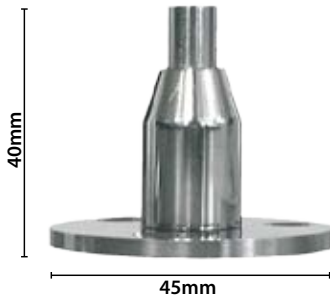

### Wall-Mounting Clip for Ceiling/Wall

Wall-mounting for ceiling/wall. With joint for cable system. For cable of 1.5mm.

**Finish:** Chrome.

**12.316**      **Pack 4 Uni.**

### Wall-Mounting Clip for Ceiling/Floor

Wall-mounting for ceiling/floor. With joint for cable system. For cable of 1.5mm to 3mm.

**Finish:** Chrome.

**12.317**      **Pack 4 Uni.**

### Vertical Panel Clip

Holds vertical panels up to 6mm thick. For cable of 1.5mm to 3mm.

**Finish:** Chrome.

**12.318**      **Pack 10 Uni.**