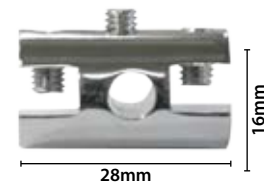

Middle Glass Support Base

For glass thickness 5mm.

Finish: Chrome.

12.342   Pack 4 Uni.