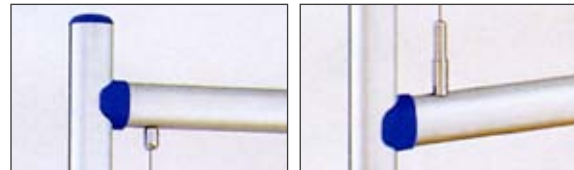

12.354   **900x2120mm**