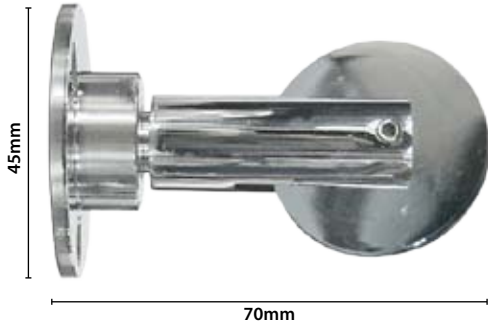

Beta

Cable and tension system with flat shelves. Modern and practical cable and tension system wich allows you to quickly and easily set up expositions, display, franchises, etc. The system is made of tensioers, cables and differents simple and double grips. Finish in chrome.

Cable Shelf Clip

Cable shelf clip. For 3mm wire cable.

Finish: Chrome.

12.306 Pack 4 Uni.