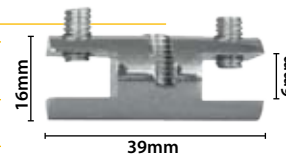

Gamma

Cable and tension system. Modern and practical cable and tension system kit which allows you to quickly and easily set up exposition, displays, shops, etc. The system is made of grips, tensioners and cables ceiling/floor or ceiling/suspended, an extensive range of grips. Aluminium natural silver.

Wall-Mounting Top Clip

With joint for cable system. For cable wire up to 1.5-3mm thick. Colour: natural silver.

Material: Aluminium.

12.312 Pack 4 Uni.

Wall-Mounting Bottom Clip

With joint for cable system. For cable wire up to 1.5-3mm thick. Colour: natural silver.

Material: Aluminium.

12.313 Pack 4 Uni.

Vertical Panel Clip

For cable system. Holds up to 6mm thick panels. Colour: natural silver.

Material: Aluminium.

12.314 Pack 10 Uni.

Epsilon

Modern and practical cable and tension system which allows you to quickly and easily set up exhibitions, displays, etc. The system is made of tensioners and cables ceiling/floor or wall/wall, an extensive range of grips. Finish in chrome.

Wall-Mounting Clip

With joint for cable system.

Finish: Chrome.

12.320 Pack 4 Uni.

Vertical Panel Clip

Holds vertical panels up to 6mm thick. For cable of 1.5mm to 3mm.

Finish: Chrome.

12.318 Pack 10 Uni.

Wall-Mounting Clip

With joint for cable system.

Finish: Chrome.

12.321 Pack 4 Uni.

Double Panel Clip

For holding two vertical adjacent panels up to 6mm thick in the cable system.

Finish: Chrome.

12.319 Pack 10 Uni.