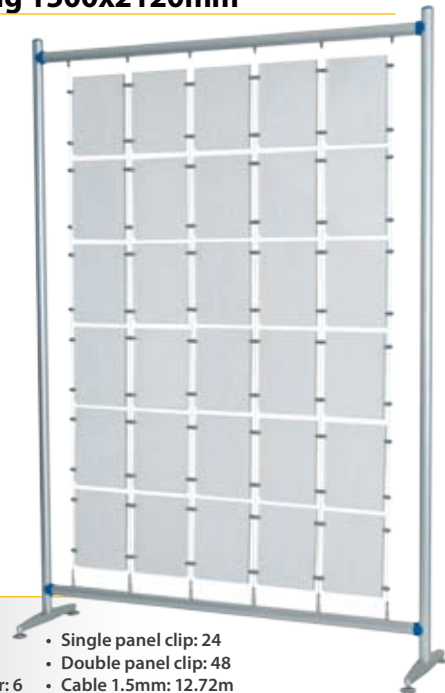

Free Standing 1500x2120mm

Includes:

- Framework: 1
- Top tensioner: 6
- Bottom tensioner: 6
- Single panel clip: 24
- Double panel clip: 48
- Cable 1.5mm: 12.72m

Material: Aluminium, plastic, steel cable.

12.356   **1500x2120mm**