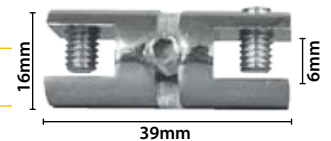

### Wire Cable

Ø 3mm.

Diameter: 3mm. Lenght of roll: 25m.

**Material:** Steel cable.

**12.311** Ø 3mm x 25m

### Horizontal Panel Clip

For cable system. Holds shelves up to 6mm thick.

**Finish:** Chrome.

**12.309** Pack 10 Uni.

### Double Panel Clip

For holding two vertical adjacent panels in the cable system. For panels up to 6mm thick.

**Finish:** Chrome.

**12.310** Pack 10 Uni.