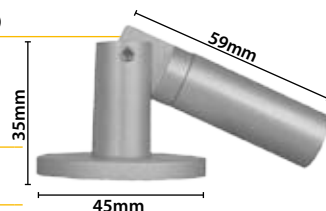

### Wall-Mounting Top Clip

With joint for cable system. For cable wire up to 1.5-3mm thick. Colour: natural silver.

**Material:** Aluminium.

**12.312 Pack 4 Uni.**

### Wall-Mounting Bottom Clip

With joint for cable system. For cable wire up to 1.5-3mm thick. Colour: natural silver.

**Material:** Aluminium.

**12.313 Pack 4 Uni.**