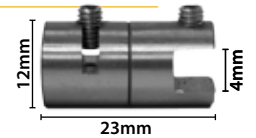

12.122	Pack 10 Uni.	

For holding two vertical adjacent panels in the cable system.