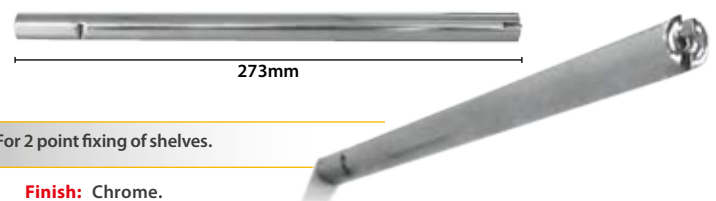

### Double Panel Clip

For holding two vertical adjacent panels in the cable system. For panels up to 6mm thick.

**Finish:** Chrome.

**12.310** Pack 10 Uni.

### Wall-Mounting Clip Double

With joint for double cable system.

**Finish:** Chrome.

**12.307** Pack 4 Uni.

### Rod Support

For 2 point fixing of shelves.

**Finish:** Chrome.

**12.308** Pack 4 Uni.