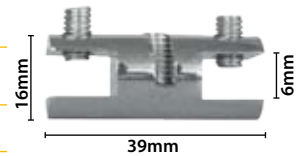

### Wall-Mounting Clip for Ceiling/Floor

Wall-mounting for ceiling/floor. With joint for cable system. For cable of 1.5mm to 3mm.

**Finish:** Chrome.

**12.317**      **Pack 4 Uni.**

### Vertical Panel Clip

Holds vertical panels up to 6mm thick. For cable of 1.5mm to 3mm.

**Finish:** Chrome.

**12.318**      **Pack 10 Uni.**

### Wire Cable

Diameter: 1.5mm. Length of roll: 25m.

**Material:** Steel cable.

**12.315**      **Ø 1.5mm x 25m**

Diameter: 3mm. Length of roll: 25m.

**Material:** Steel cable.

**12.311**      **Ø 3mm x 25m**